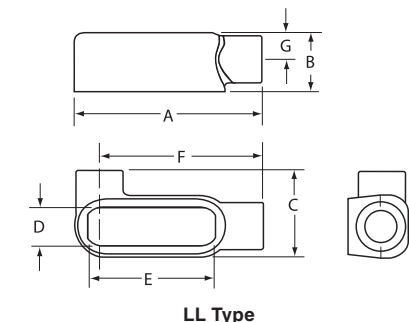

UL LISTED File No. E3397

SF Certified File No. LR11852

FEATURES-SPECIFICATIONS

DURALOY®5

See page F15 for Standard Materials & Finish

Dimensions

LB TYPE CONDUIT BODY*											
CATALOG NUMBER	KILLARK ALUM.	DURALOY IRON	HUB SIZE	DIMENSIONS							VOLUME CU. IN.
				A	B	C	D	E	F	G	
OLB-1	OLB-1M	1/2"	4-17/32" (115)	2-9/32" (83)	1-3/8" (35)	1" (25)	3-5/32" (80)	4-3/8" (111)	5/8" (16)	4.0	
OLB-2	OLB-2M	3/4"	5-3/4" (146)	2-1/2" (64)	1-5/8" (41)	1-7/32" (31)	3-25/32" (96)	4-29/32" (125)	3/4" (19)	7.0	
OLB-3	OLB-3M	1"	6-5/8" (168)	2-29/32" (74)	1-7/8" (48)	1-15/32" (37)	4-17/32" (115)	5-23/32" (145)	15/16" (24)	12.0	
OLB-4	OLB-4M	1-1/4"	7-1/2" (191)	3-3/16" (81)	2-5/8" (67)	2" (51)	6" (152)	6-13/32" (162)	1-3/16" (30)	28.8	
OLB-5	OLB-5M	1-1/2"	9-1/8" (232)	4" (102)	2-5/8" (67)	2" (51)	6" (152)	17-3/4" (451)	1-3/8" (32)	36.0	
OLB-6	OLB-6M	2"	10" (254)	4-13/16" (122)	3-1/8" (79)	2-9/16" (65)	8-1/16" (205)	8-5/32" (207)	1-5/8" (38)	70.0	
OLB-7	OLB-7M	2-1/2"	13-15/16" (354)	6-1/8" (156)	4-3/8" (111)	3-11/16" (94)	10-5/8" (270)	11-7/16" (291)	2-1/2" (64)	142.0	
OLB-8	OLB-8M	3"	13-15/16" (354)	6-1/2" (165)	4-3/8" (111)	3-11/16" (94)	10-5/8" (270)	11-7/16" (291)	2-3/16" (54)	173.0	
OLB-9	OLB-9M	3-1/2"	16-7/8" (429)	7-9/16" (192)	5-1/2" (140)	4-7/8" (124)	13-1/8" (333)	13-3/4" (349)	2-1/2" (67)	292.0	
OLB-0	OLB-0M	4"	16-7/8" (429)	7-13/16" (198)	5-1/2" (140)	4-7/8" (124)	13-1/8" (333)	13-3/4" (349)	2-3/4" (70)	324.0	