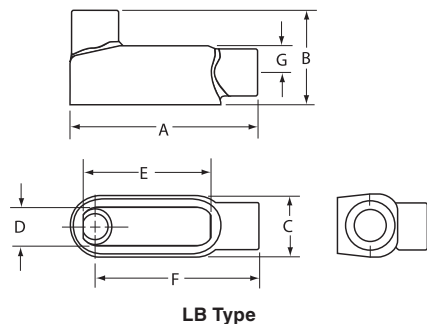

UL LISTED File No. E3397

SF Certified File No. LR11852

FEATURES-SPECIFICATIONS

DURALOY®5

See page F15 for Standard Materials & Finish

Dimensions

LB TYPE CONDUIT BODY*											
CATALOG NUMBER	KILLARK ALUM.	DURALOY IRON	HUB SIZE	DIMENSIONS							VOLUME CU. IN.
				A	B	C	D	E	F	G	
OLB-1	OLB-1M	1/2"	4-17/32" (115)	2-9/32" (83)	1-3/8" (35)	1" (25)	3-5/32" (80)	4-3/8" (111)	5/8" (16)	4.0	
OLB-2	OLB-2M	3/4"	5-3/4" (146)	2-1/2" (64)	1-5/8" (41)	1-7/32" (31)	3-25/32" (96)	4-29/32" (125)	3/4" (19)	7.0	
OLB-3	OLB-3M	1"	6-5/8" (168)	2-29/32" (74)	1-7/8" (48)	1-15/32" (37)	4-17/32" (115)	5-23/32" (145)	15/16" (24)	12.0	
OLB-4	OLB-4M	1-1/4"	7-1/2" (191)	3-3/16" (81)	2-5/8" (67)	2" (51)	6" (152)	6-13/32" (162)	1-3/16" (30)	28.8	
OLB-5	OLB-5M	1-1/2"	9-1/8" (232)	4" (102)	2-5/8" (67)	2" (51)	6" (152)	17-3/4" (451)	1-3/8" (32)	36.0	
OLB-6	OLB-6M	2"	10" (254)	4-13/16" (122)	3-1/8" (79)	2-9/16" (65)	8-1/16" (205)	8-5/32" (207)	1-5/8" (38)	70.0	
OLB-7	OLB-7M	2-1/2"	13-15/16" (354)	6-1/8" (156)	4-3/8" (111)	3-11/16" (94)	10-5/8" (270)	11-7/16" (291)	2-1/2" (64)	142.0	
OLB-8	OLB-8M	3"	13-15/16" (354)	6-1/2" (165)	4-3/8" (111)	3-11/16" (94)	10-5/8" (270)	11-7/16" (291)	2-3/16" (54)	173.0	
OLB-9	OLB-9M	3-1/2"	16-7/8" (429)	7-9/16" (192)	5-1/2" (140)	4-7/8" (124)	13-1/8" (333)	13-3/4" (349)	2-1/2" (67)	292.0	
OLB-0	OLB-0M	4"	16-7/8" (429)	7-13/16" (198)	5-1/2" (140)	4-7/8" (124)	13-1/8" (333)	13-3/4" (349)	2-3/4" (70)	324.0	