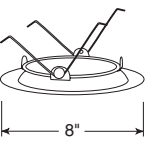

Compatible with TR6, 6" trim ring

Aperture
5 3/4"

Lensed

Albalite

Catalog #
 20-PW Shower/Closet Light, Plastic White
 20-WH White Trim

Drop Opal

Catalog #
 21-PW Shower/Closet Light, Plastic White
 21-WH White Trim