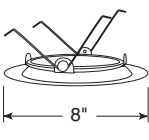

Frosted Lens*

Catalog #
239-WH Frosted Lens, White Trim

* Do not use reflector shipped with trim for LED housing. Recycle reflector