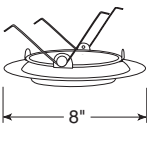

Compatible with TR6, 6" trim ring

Aperture
5 3/4"

Lensed

Albalite

Catalog #
 20-PW Shower/Closet Light, Plastic White
 20-WH White Trim

Drop Opal

Catalog #
 21-PW Shower/Closet Light, Plastic White
 21-WH White Trim