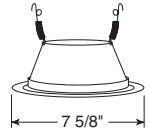

Compatible with TR6, 6" trim ring

Aperture
5 3/4"

Tapered Downlight Cone

Catalog #
 27B-WH Black Alzak®, White Trim
 27C-WH Clear Alzak®, White Trim
 27G-WH Gold Alzak®, White Trim
 27HZ-WH Haze, White Trim
 27PT-SC Pewter Alzak®, Satin Chrome Trim
 27W-WH Gloss White, White Trim
 27WHZ-ABZ Wheat Haze, Classic Aged Bronze Trim
 27WHZ-WH Wheat Haze, White Trim

Compatible with TR6, 6" trim ring

Aperture
5 3/4"

Lensed

Albalite

Catalog #
 20-PW Shower/Closet Light, Plastic White
 20-WH White Trim

Drop Opal

Catalog #
 21-PW Shower/Closet Light, Plastic White
 21-WH White Trim