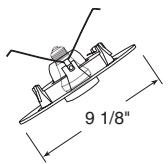

Downlights

Catalog #	Description
604W-WH	White Baffle, White Trim
604B-WH	Black Baffle, White Trim
604B-BL	Black Baffle, Black Trim
604B-ABZ	Black Baffle, Classic Aged Bronze Trim
604B-SC	Black Baffle, Satin Chrome Trim

Max. Lamp Rating
IC928: 90W PAR38 TC928: 150W PAR38
Aperture
5 1/2" x 6 7/8"

Catalog #	Description
602B-WH	Black Alzak®, White Trim
602C-WH	Clear Alzak®, White Trim
602G-WH	Gold Alzak®, White Trim
602HZ-SC	Haze, Satin Chrome Trim
602HZ-WH	Haze, White Trim
602W-WH	White, White Trim
602WHZ-ABZ	Wheat Haze, Classic Aged Bronze Trim
602WHZ-WH	Wheat Haze, White Trim

Max. Lamp Rating
IC928: 75W PAR30, 90W PAR38, 85W BR30 TC928: 75W PAR30, 150W PAR38, 85W BR30
Aperture
5 3/4" x 7"

Adjustables

Catalog #	Description
606W-WH	White Cylinder with White Baffle, White Trim
606B-WH	Black Cylinder with Black Baffle, White Trim

Max. Lamp Rating
60W PAR16

Lensed

Catalog #	Description
603W-WH	White Trim
603B-WH	White Trim

Max. Lamp Rating
IC928: 50W PAR30 TC928: 75W A19, 75W PAR30