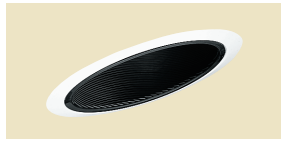

Downlights

Baffle

Catalog #	Description
604W-WH	White Baffle, White Trim
604B-WH	Black Baffle, White Trim
604B-BL	Black Baffle, Black Trim
604B-ABZ	Black Baffle, Classic Aged Bronze Trim
604B-SC	Black Baffle, Satin Chrome Trim

Max. Lamp Rating
IC928: 90W PAR38 TC928: 150W PAR38
Aperture
5 1/2" x 6 7/8"

Cone

Catalog #	Description
602B-WH	Black Alzak®, White Trim
602C-WH	Clear Alzak®, White Trim
602G-WH	Gold Alzak®, White Trim
602HZ-SC	Haze, Satin Chrome Trim
602HZ-WH	Haze, White Trim
602W-WH	White, White Trim
602WHZ-ABZ	Wheat Haze, Classic Aged Bronze Trim
602WHZ-WH	Wheat Haze, White Trim

Max. Lamp Rating
IC928: 75W PAR30, 90W PAR38, 85W BR30 TC928: 75W PAR30, 150W PAR38, 85W BR30
Aperture
5 3/4" x 7"

Adjustables

Cylinder Spotlight in Baffle

Catalog #	Description
606W-WH	White Cylinder with White Baffle, White Trim
606B-WH	Black Cylinder with Black Baffle, White Trim