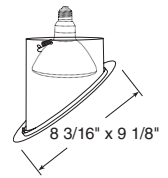

Downlights

Baffle

Catalog #	Description
604W-WH	White Baffle, White Trim
604B-WH	Black Baffle, White Trim
604B-BL	Black Baffle, Black Trim
604B-ABZ	Black Baffle, Classic Aged Bronze Trim
604B-SC	Black Baffle, Satin Chrome Trim

Max. Lamp Rating
IC928: 90W PAR38 TC928: 150W PAR38
Aperture
5 1/2" x 6 7/8"

Cone

Catalog #	Description
602B-WH	Black Alzak®, White Trim
602C-WH	Clear Alzak®, White Trim
602G-WH	Gold Alzak®, White Trim
602HZ-SC	Haze, Satin Chrome Trim
602HZ-WH	Haze, White Trim
602W-WH	White, White Trim
602WHZ-ABZ	Wheat Haze, Classic Aged Bronze Trim
602WHZ-WH	Wheat Haze, White Trim

Max. Lamp Rating
IC928: 75W PAR30, 90W PAR38, 85W BR30 TC928: 75W PAR30, 150W PAR38, 85W BR30
Aperture
5 3/4" x 7"

Adjustables

Cylinder Spotlight in Baffle

Catalog #	Description
606W-WH	White Cylinder with White Baffle, White Trim
606B-WH	Black Cylinder with Black Baffle, White Trim