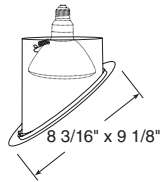

Downlights

Baffle

Catalog #	Description
604W-WH	White Baffle, White Trim
604B-WH	Black Baffle, White Trim
604B-BL	Black Baffle, Black Trim
604B-ABZ	Black Baffle, Classic Aged Bronze Trim
604B-SC	Black Baffle, Satin Chrome Trim

Max. Lamp Rating
IC928: 90W PAR38 TC928: 150W PAR38
Aperture
5 1/2" x 6 7/8"

Cone

Catalog #	Description
602B-WH	Black Alzak®, White Trim
602C-WH	Clear Alzak®, White Trim
602G-WH	Gold Alzak®, White Trim
602HZ-SC	Haze, Satin Chrome Trim
602HZ-WH	Haze, White Trim
602W-WH	White, White Trim
602WHZ-ABZ	Wheat Haze, Classic Aged Bronze Trim
602WHZ-WH	Wheat Haze, White Trim

Max. Lamp Rating
IC928: 75W PAR30, 90W PAR38, 85W BR30 TC928: 75W PAR30, 150W PAR38, 85W BR30
Aperture
5 3/4" x 7"

Adjustables

Cylinder Spotlight in Baffle

Catalog #	Description
606W-WH	White Cylinder with White Baffle, White Trim
606B-WH	Black Cylinder with Black Baffle, White Trim