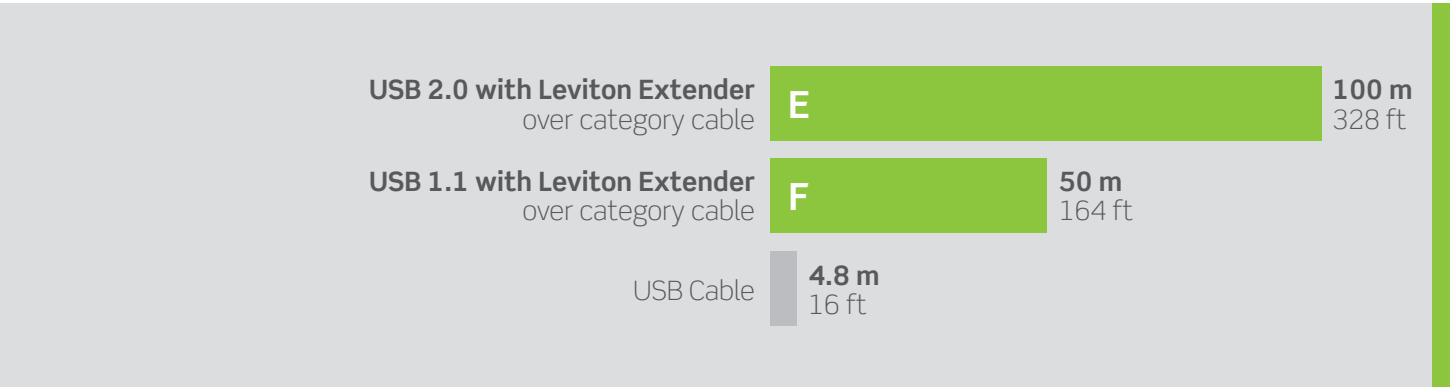

Below are recommended maximum lengths using Leviton extenders, compared to maximum lengths for different AV cables.

A

B

C

D

RCA & F-CONNECTORS IN FEEDTHROUGH & 110-STYLE

Leviton carries a comprehensive selection of RCA and F-connectors in both feedthrough and 110 termination. Body colors match Leviton housings; barrel colors are industry standard.