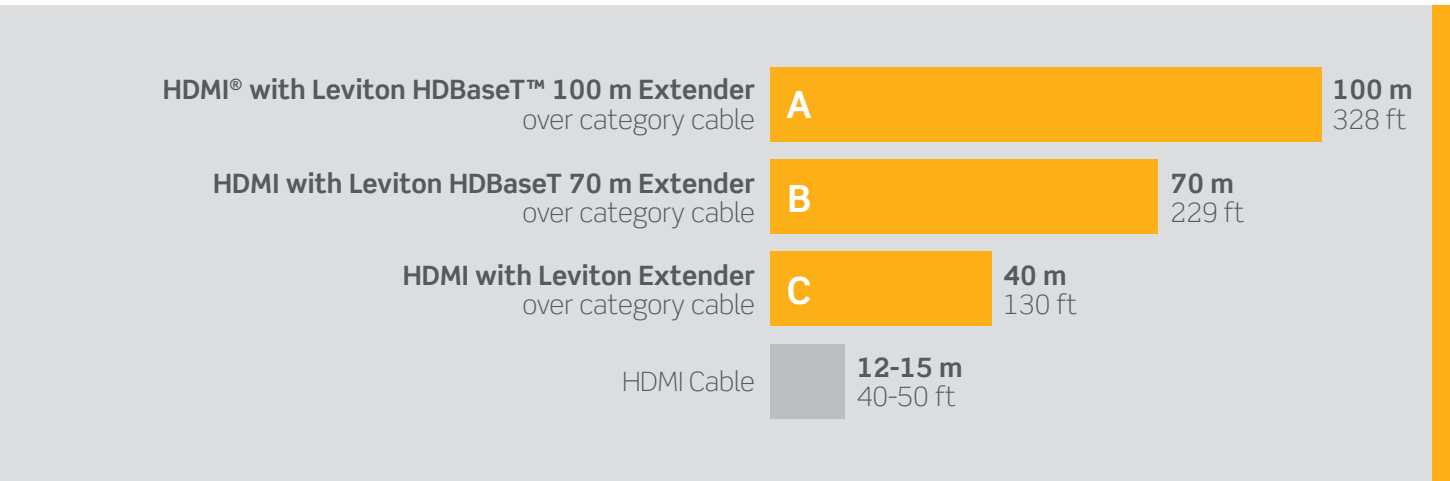

Below are recommended maximum lengths using Leviton extenders, compared to maximum lengths for different AV cables.

A

B

C

D

RCA & F-CONNECTORS IN FEEDTHROUGH & 110-STYLE

Leviton carries a comprehensive selection of RCA and F-connectors in both feedthrough and 110 termination. Body colors match Leviton housings; barrel colors are industry standard.