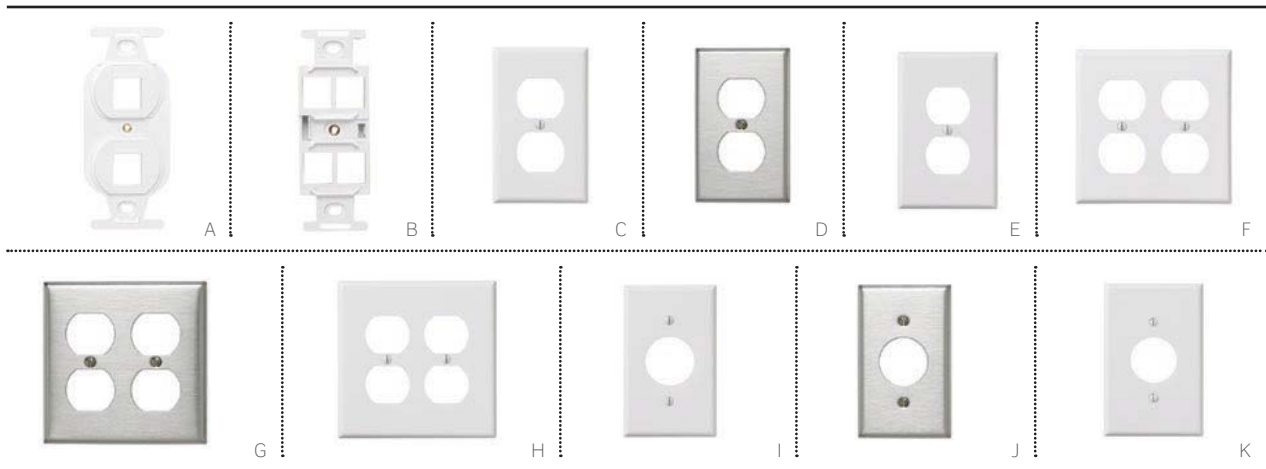

HOUSINGS & WALLPLATES | Duplex, Round Opening & Blank Wallplates

DUPLEX & ROUND OPENING WALLPLATES

- Standard 106-style duplex receptacle wallplates accept QuickPort® footprint inserts with either two or four openings
- Round opening wallplates accept 110-style or screw terminal inserts (see page D18)
- Stainless wallplates are constructed of type 302 stainless steel

QUICKPORT DECORA TYPE 106 DUPLEX INSERTS

DESCRIPTION	WHITE	LT. ALMOND	IVORY	GREY	BLACK	BROWN	STAINLESS
[A] 2-Port Duplex Insert	41087-2WP	41087-2TP	41087-2IP	41087-2GP	41087-2EP	—	—
[B] 4-Port Duplex Insert	41087-QWP	41087-QTP	41087-QIP	41087-QGP	41087-QEP	—	—

DUPLEX SINGLE-GANG WALLPLATES

[C] Duplex, standard size, urea	88003-000	78003-000	86003-000	87003-000	—	85003-000	—
Duplex, standard size, nylon	80703-00W	—	80703-00I	80703-0GY	80703-00E	80703-000	—
[D] Duplex, standard size, stainless	—	—	—	—	—	—	84003-040
[E] Duplex, midway, urea	80503-00W	80503-00T	80503-00I	—	—	80503-000	—
Duplex, midway, nylon	00PJ8-00W	00PJ8-00T	00PJ8-00I	00PJ8-0GY	00PJ8-00E	00PJ8-000	—

ROUND OPENING SINGLE-GANG WALLPLATES

[I] Round Opening, stnd size, urea	88004-000	78804-000	86004-000	—	—	85004-000	—
Round Opening, stnd size, nylon	80704-00W	80704-00T	80704-00I	80704-0GY	80704-00E	80704-000	—
[J] Round Opening, stnd size, stainless	—	—	—	—	—	—	84004-040
[K] Round Opening, midway, urea	80504-00W	80504-00T	80504-00I	—	—	80504-000	—
Round Opening, midway, nylon	00PJ7-00W	00PJ7-00T	00PJ7-00I	—	—	—	—