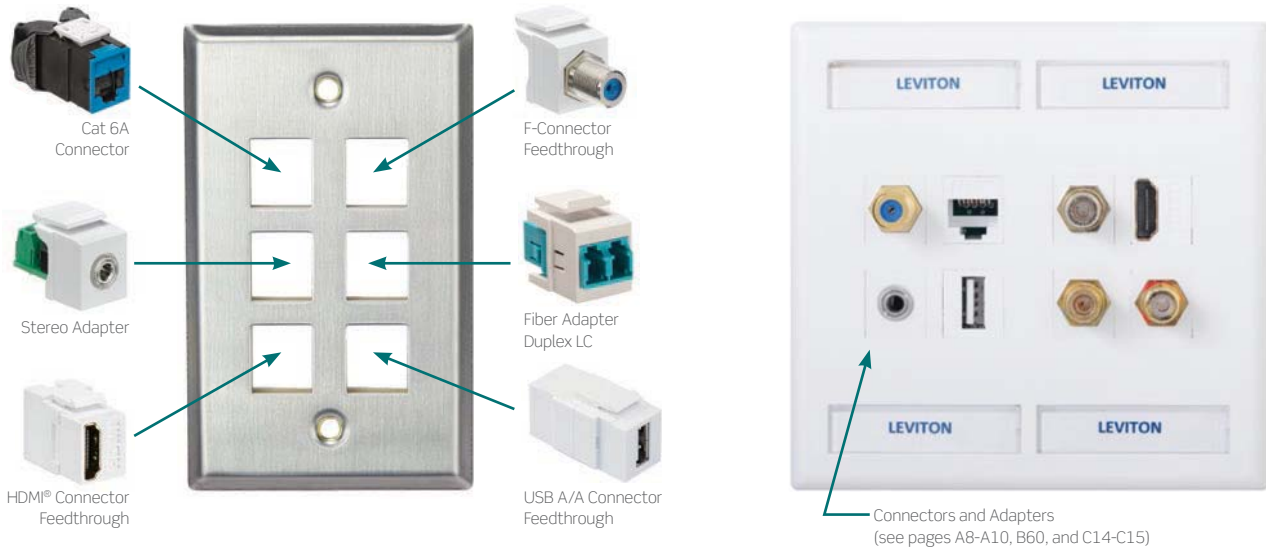

QUICKPORT® WALLPLATES

The QuickPort System allows you to create the perfect mix of voice, data, video, and audio connections. Category-rated copper, fiber, and AV QuickPort connectors are compatible with any QuickPort wallplate or insert.

QUICKPLATE® TEMPO WALLPLATES WITH ID WINDOWS

QuickPlate Tempo wallplates allow for fast, one-piece installations. They feature patented rear wings that tighten the wallplate to wallboard, eliminating the need for a box or mounting brackets.

2-Port Wallplate

WATCH: INSTALLATION VIDEOS

Leviton.com/ns/videos
 "How to Install a QuickPlate Tempo Wallplate"

HOUSINGS & WALLPLATES | Decora® Single-Gang & Dual-Gang Wallplates

DECORA WALLPLATES

- Accepts a variety of inserts for voice, data, and video applications
- Smooth face and rounded edges resist dust accumulation
- Accent any wall covering with wide selection of colors
- Numerous additional configurations are available; call (800) 722 2082 or visit Leviton.com for more information

DECORA SINGLE-GANG WALLPLATES							
DESCRIPTION	WHITE	LT. ALMOND	IVORY	GREY	BLACK	BROWN	STAINLESS
[A] Decora, standard size, urea	80401-00W	80401-00T	80401-00I	80401-0GY	80401-00E	80401-000	—
Decora, standard size, nylon	80401-0NW	80401-0NT	80401-0NI	80401-0NGY	80401-0NE	80401-00N	—
[B] Decora, standard size, stainless	—	—	—	—	—	—	84401-040
[C] Decora, midway, urea	80601-00W	80601-00T	80601-00I	—	—	80601-000	—
Decora, midway, nylon	0PJ26-00W	0PJ26-00T	0PJ26-00I	0PJ26-0GY	0PJ26-00E	0PJ26-000	—
DECORA DUAL-GANG WALLPLATES							
[D] Decora, standard size, urea	80409-00W	80409-00T	80409-00I	80409-0GY	80409-00E	80409-000	—
Decora, standard size, nylon	80409-0NW	80409-0NT	80409-0NI	80409-0NGY	80409-0NE	80409-00N	—
[E] Decora, standard size, stainless	—	—	—	—	—	—	84409-040
[F] Decora, midway, urea	80609-00W	80309-00T	80609-00I	—	—	80609-000	—
Decora, midway, nylon	PJ262-00W	PJ262-00T	PJ262-00I	PJ262-0GY	PJ262-00E	PJ262-000	—