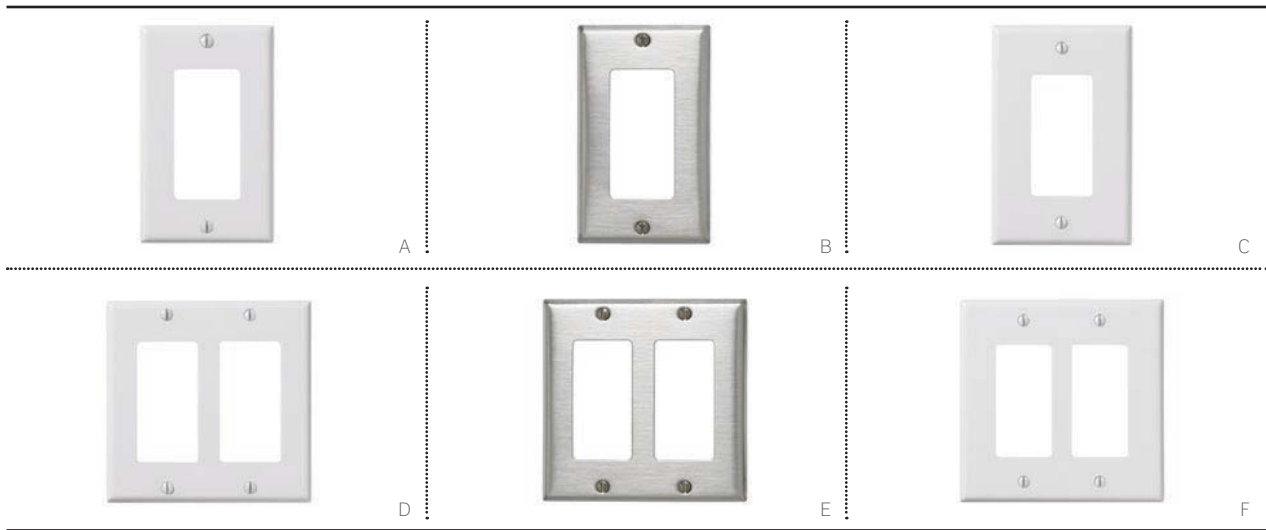

QUICKPLATE® TEMPO WALLPLATES WITH ID WINDOWS

QuickPlate Tempo wallplates allow for fast, one-piece installations. They feature patented rear wings that tighten the wallplate to wallboard, eliminating the need for a box or mounting brackets.

2-Port Wallplate

WATCH: INSTALLATION VIDEOS

Leviton.com/ns/videos
 "How to Install a QuickPlate Tempo Wallplate"

HOUSINGS & WALLPLATES | Decora® Single-Gang & Dual-Gang Wallplates

DECORA WALLPLATES

- Accepts a variety of inserts for voice, data, and video applications
- Smooth face and rounded edges resist dust accumulation
- Accent any wall covering with wide selection of colors
- Numerous additional configurations are available; call (800) 722 2082 or visit Leviton.com for more information

DECORA SINGLE-GANG WALLPLATES							
DESCRIPTION	WHITE	LT. ALMOND	IVORY	GREY	BLACK	BROWN	STAINLESS
[A] Decora, standard size, urea	80401-00W	80401-00T	80401-00I	80401-0GY	80401-00E	80401-000	—
Decora, standard size, nylon	80401-0NW	80401-0NT	80401-0NI	80401-0NGY	80401-0NE	80401-00N	—
[B] Decora, standard size, stainless	—	—	—	—	—	—	84401-040
[C] Decora, midway, urea	80601-00W	80601-00T	80601-00I	—	—	80601-000	—
Decora, midway, nylon	0PJ26-00W	0PJ26-00T	0PJ26-00I	0PJ26-0GY	0PJ26-00E	0PJ26-000	—
DECORA DUAL-GANG WALLPLATES							
[D] Decora, standard size, urea	80409-00W	80409-00T	80409-00I	80409-0GY	80409-00E	80409-000	—
Decora, standard size, nylon	80409-0NW	80409-0NT	80409-0NI	80409-0NGY	80409-0NE	80409-00N	—
[E] Decora, standard size, stainless	—	—	—	—	—	—	84409-040
[F] Decora, midway, urea	80609-00W	80309-00T	80609-00I	—	—	80609-000	—
Decora, midway, nylon	PJ262-00W	PJ262-00T	PJ262-00I	PJ262-0GY	PJ262-00E	PJ262-000	—