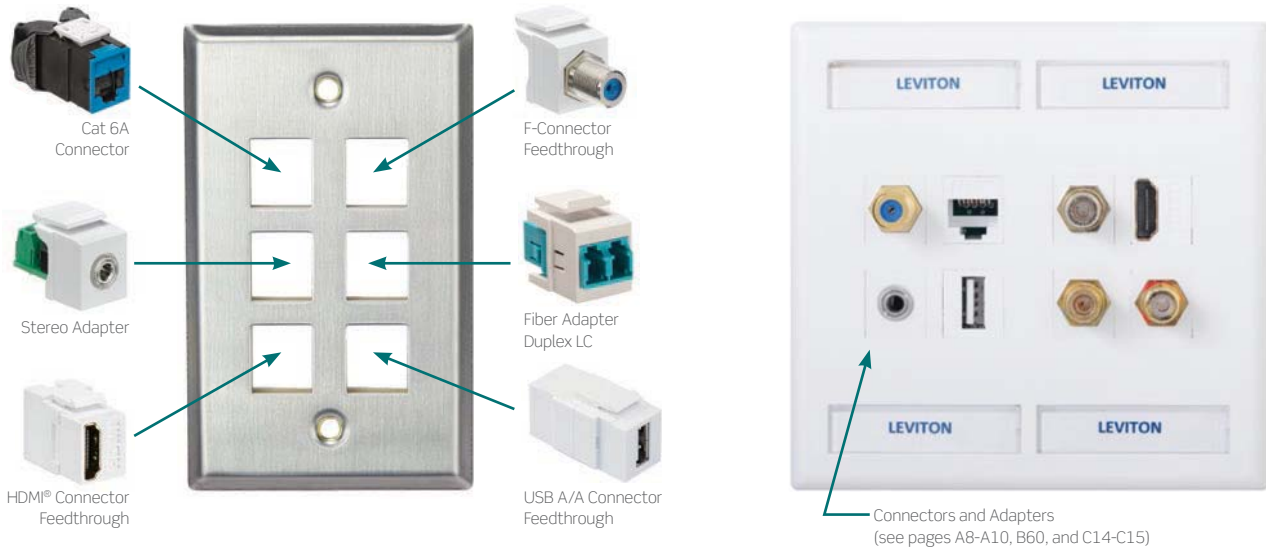

## QUICKPORT® WALLPLATES

The QuickPort System allows you to create the perfect mix of voice, data, video, and audio connections. Category-rated copper, fiber, and AV QuickPort connectors are compatible with any QuickPort wallplate or insert.

## QUICKPLATE® TEMPO WALLPLATES WITH ID WINDOWS

QuickPlate Tempo wallplates allow for fast, one-piece installations. They feature patented rear wings that tighten the wallplate to wallboard, eliminating the need for a box or mounting brackets.

## QUICKPORT STANDARD PLASTIC WALLPLATES

- Compatible with all QuickPort connectors and adapters
- Manufactured from ABS plastic for superior resistance to impact, chemicals, and solvents, as compared to other plastics
- Fits NEMA openings and accommodates low-voltage box eliminators for a flush mount
- cULus Listed, fire-retardant material rated UL 94V-0
- ID windows aid in port identification
- Country of origin: USA

## SINGLE-GANG QUICKPLATE TEMPO WALLPLATES WITH ID WINDOWS

- Patented rear wings tighten wallplate to wallboard, eliminating the need for a box or mounting brackets and creating a fast, one-piece installation
- Wings accommodate wallboard thickness of 5/8 inch or less
- ID windows act as marking template for cutting hole in wallboard
- cULus Listed, fire-retardant plastic rated UL 94V-0
- Country of origin: USA