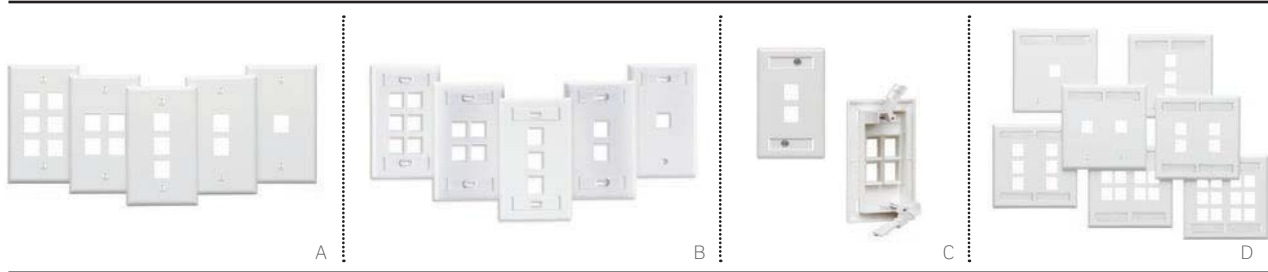

QUICKPORT STANDARD PLASTIC WALLPLATES

- Compatible with all QuickPort connectors and adapters
- Manufactured from ABS plastic for superior resistance to impact, chemicals, and solvents, as compared to other plastics
- Fits NEMA openings and accommodates low-voltage box eliminators for a flush mount
- cULus Listed, fire-retardant material rated UL 94V-0
- ID windows aid in port identification
- Country of origin: USA

SINGLE-GANG QUICKPLATE TEMPO WALLPLATES WITH ID WINDOWS

- Patented rear wings tighten wallplate to wallboard, eliminating the need for a box or mounting brackets and creating a fast, one-piece installation
- Wings accommodate wallboard thickness of 5/8 inch or less
- ID windows act as marking template for cutting hole in wallboard
- cULus Listed, fire-retardant plastic rated UL 94V-0
- Country of origin: USA

[A] QUICKPORT SINGLE-GANG WALLPLATES

DESCRIPTION	WHITE	LT. ALMOND	IVORY	GREY	BLACK	BROWN
6-Port Wallplate	41080-6WP	41080-6TP	41080-6IP	41080-6GP	41080-6EP	41080-6BP
4-Port Wallplate	41080-4WP	41080-4TP	41080-4IP	41080-4GP	41080-4EP	41080-4BP
3-Port Wallplate	41080-3WP	41080-3TP	41080-3IP	41080-3GP	41080-3EP	41080-3BP
2-Port Wallplate	41080-2WP	41080-2TP	41080-2IP	41080-2GP	41080-2EP	41080-2BP
1-Port Wallplate	41080-1WP	41080-1TP	41080-1IP	41080-1GP	41080-1EP	41080-1BP

[B] QUICKPORT SINGLE-GANG WALLPLATES WITH ID WINDOWS

6-Port Wallplate	42080-6WS	42080-6TS	42080-6IS	42080-6GS	42080-6ES	—
4-Port Wallplate	42080-4WS	42080-4TS	42080-4IS	42080-4GS	42080-4ES	—
3-Port Wallplate	42080-3WS	42080-3TS	42080-3IS	42080-3GS	42080-3ES	—
2-Port Wallplate	42080-2WS	42080-2TS	42080-2IS	42080-2GS	42080-2ES	—
1-Port Wallplate*	42080-1WS	42080-1TS	42080-1IS	42080-1GS	42080-1ES	—