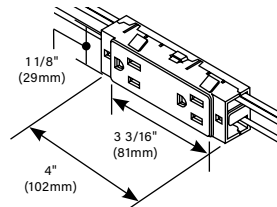

Replacement Receptacles

PART NUMBERS:
NM2027-15 (15 Amp)
NM2027-20 (20 Amp)

15 and 20A replacement devices. 6" (152mm) wire leads each side.

CAT NO.	L	W	D	GANG
NM2044	4 3/4" [121mm]	3" [76mm]	2 3/4" [70mm]	1
NM2044-2	4 3/4" [121mm]	4 7/8" [124mm]	2 3/4" [70mm]	2