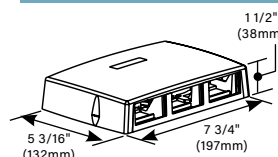

Three Insert Multimedia Box

PART NUMBERS:
CM-MMB-293 (Ivory)
CM-MMB-293-WH (White)

Fiber storage loop. Accepts three 2A size Wiremold® Open System Communication Modules or Pass & Seymour® Activate Series Inserts. Compatible with Uniduct 2700, 2800, and 2900 Series Raceways.