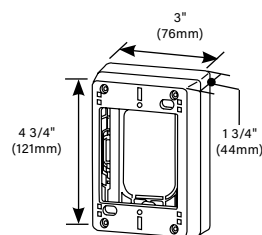

Deep Device Box

PART NUMBERS:
NM2048 (Ivory)
NM2048-WH (White)
NM2048-FW (Fog White)

For mounting deep voice/data devices. Has combination twistouts for Uniduct 2700, 2800, 2900, and NM2000 Series Raceways. Accepts industry standard NEMA faceplates.