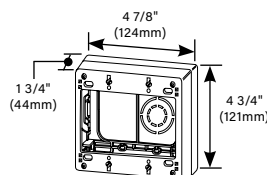

Two-Gang Deep Device Box

PART NUMBERS:
NM2048-2 (Ivory)
NM2048-2WH (White)
NM2048-2FW (Fog White)

For mounting multiple voice/data devices. Has combination twistouts for Uniduct 2700, 2800, 2900, and NM2000 Series Raceways. Accepts industry standard NEMA faceplates.