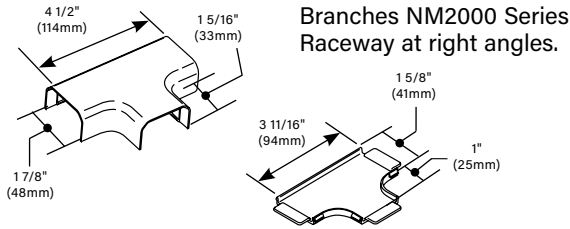

### Sure-Snap® Deep Device Box

Cover snaps onto base - no screws required. Cover has twistouts on all sides. Rectangular KO in base for extension to wall box.

CAT NO.	L	W	D	GANG
NM2048	4 3/4" [121mm]	3" [76mm]	1 3/4" [44mm]	1
NM2048-2	4 3/4" [121mm]	4 7/8" [124mm]	1 3/4" [44mm]	2