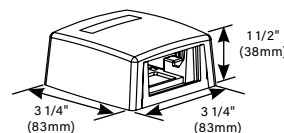

One Insert Multimedia Box

PART NUMBERS:
CM-MMB-291 (Ivory)
CM-MMB-291-WH (White)

Accepts one 2A size Wiremold Open System Communication Module or Pass & Seymour® Activate Series Insert. Compatible with Uniduct 2700 and 2800 Series Raceways.