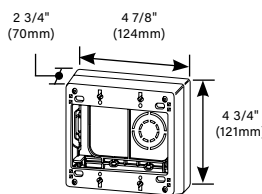

Two-Gang Extra Deep Device Box

PART NUMBERS:
NM2044-2 (Ivory)
NM2044-2WH (White)
NM2044-2FW (Fog White)

For mounting multiple voice/data devices when additional depth is required. Has combination twistouts for Uniduct 2700, 2800, 2900 and NM2000 Series Raceways. Accepts industry standard NEMA faceplates.