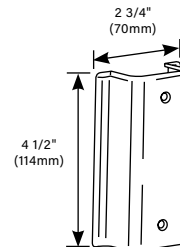

NM2051V Vertical Wall Box Adapter

Feeds NM2000 Series Raceway from an existing wall outlet for vertical applications. Provides complete access to wall box for connections.