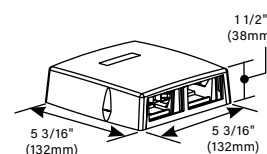

Two Insert Multimedia Box

PART NUMBERS:
CM-MMB-292 (Ivory)
CM-MMB-292-WH (White)

Fiber storage loop. Accepts two 2A size Wiremold® Open System Communication Modules or Pass & Seymour® Activate Series Inserts. Compatible with Uniduct 2700, 2800, and 2900 Series Raceways.