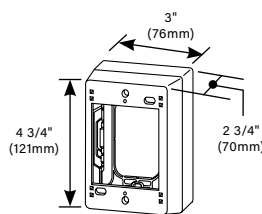

UNIDUCT® SERIES RACEWAY

Uniduct 2700, 2800, 2900 Series Raceways Interconnectivity Fittings

CONNECTION REQUIRED		USE CATALOG NUMBER
FROM	TO	
Uniduct 2800 Series Raceway	Uniduct 2700 Series Raceway	2889
Uniduct 2900 Series Raceway	Uniduct 2700 Series Raceway	2989A
Uniduct 2900 Series Raceway	Uniduct 2800 Series Raceway	2989
Drop Ceiling	Uniduct 2800 Series Raceway	2786
Drop Ceiling	Uniduct 2800 Series Raceway	2886
Drop Ceiling	Uniduct 2900 Series Raceway	2986
NM2000	Uniduct 2700, 2800, or 2900 Series Raceway	NM2044, NM2044-2, NM2048, NM2048-2

Extra Deep Device Box

PART NUMBERS:
NM2044 (Ivory)
NM2044-WH (White)
NM2044-FW (Fog White)

For mounting voice/data devices when additional depth is required. Has combination twistouts for Uniduct 2700, 2800, 2900 and NM2000 Series Raceways. Accepts industry standard NEMA faceplates.