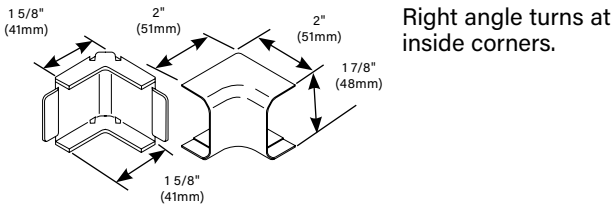

NM2017 Internal Elbow