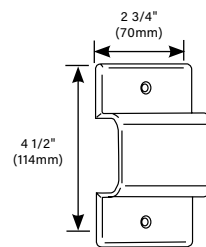

NM2051H Horizontal Wall Box Adapter

Feeds NM2000 Series Raceway from an existing wall outlet for horizontal applications. Provides complete access to wall box for connections.