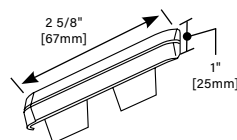

Twin Cover Clip

PART NUMBERS:
5406T (Ivory)
5406T-WH (White)

For covering joint where two pieces of 5400TC Cover come together.