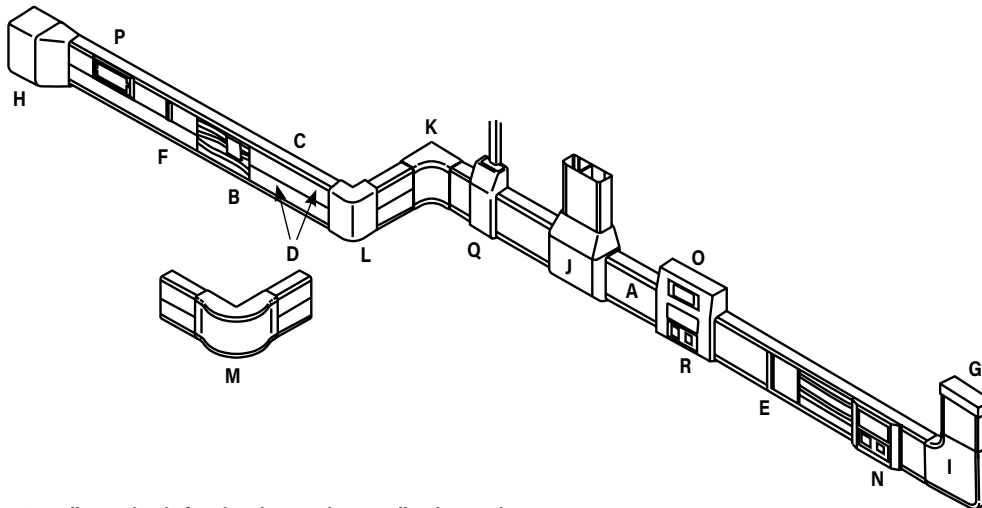

## CODE REFERENCE

**Listed Raceway:**

File E90378 Guide RJTX.  
Complies with flammability requirements of UL-5A.

**Fittings:** File E90377 Guide RJYT.

Meets Article 388 of NEC.  
UL Listed for up to 600V.  
Meets Section 12-1600 of CEC.

## 5400 Series Raceway System Layout

**NOTE:** Illustration is for showing product applications only.

### KEY

- |                                 |                                   |                                   |
|---------------------------------|-----------------------------------|-----------------------------------|
| A. 5400C Raceway Cover          | G. 5410 Entrance End Fitting      | M. 5418FO Radiused External Elbow |
| B. 5400TWC Twin Cover Wire Clip | H. 5410DFO Entrance End Feed      | N. 5450 In-Line Device Bracket    |
| C. 5400TB Two Compartment Base  | I. 5411FO Flat Elbow              | O. 5450A3 Multiple Device Bracket |
| D. 5400TC Twin Snap Cover       | J. 5415 Tee                       | P. 5450T Twin Snap Device Bracket |
| E. 5406A Cover Clip             | K. 5417FO Radiused Internal Elbow | Q. 5474 Transition Fitting        |
| F. 5406T Twin Cover Seam Clip   | L. 5418 Standard External Elbow   | R. Communication Device           |