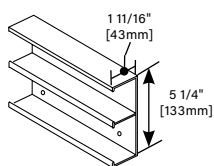

Two-Compartment Raceway Base

PART NUMBERS:
5400TB (Ivory)
5400TB-WH (White)

Two equal compartments - Base accepts single or Twin Snap Cover. 5400 Series raceway is available in 8' [2.4m] lengths with pre-punched mounting holes, packed 48' [14.6m] per carton.