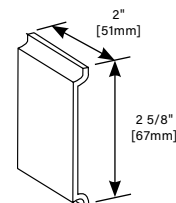

Twin Snap Cover Wire Clip

PART NUMBERS:
5400TWC (Ivory)
5400TWC-WH (White)

Retains wires in raceway.