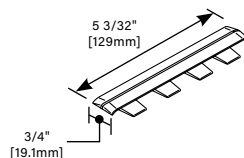

Cover Clip

PART NUMBERS:
5406A (Ivory)
5406A-WH (White)

For covering joint where two pieces of 5400C Raceway Cover come together.