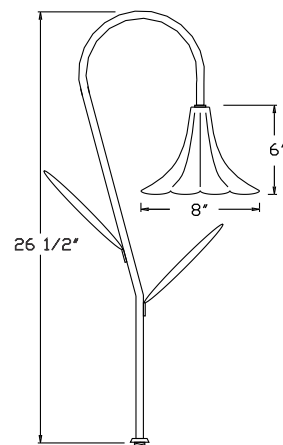

Cast Aluminum

Shown in Black

LED S220

- Cast Aluminum
- 12 Volts
- Bayonet 18W Lamp Included (26W Max.)
- GS-10 Super Spike
- CO-3 Connector

Powder Coated Finishes:

Shown in Black

LED S221

- Cast Aluminum
- 12 Volts
- Bayonet 18W Lamp Included (26W Max.)
- GS-10 Super Spike
- CO-3 Connector

Powder Coated Finishes:

Shown in Black

LED S222

- Cast Aluminum
- 12 Volts
- Bayonet 18W Lamp Included (26W Max.)
- GS-10 Super Spike
- CO-3 Connector

Powder Coated Finishes: