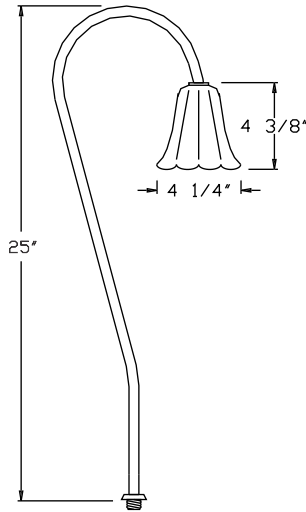

Cast Aluminum

Shown in Black

LED S220

- Cast Aluminum
- 12 Volts
- Bayonet 18W Lamp Included (26W Max.)
- GS-10 Super Spike
- CO-3 Connector

Powder Coated Finishes:

Shown in Black

LED S221

- Cast Aluminum
- 12 Volts
- Bayonet 18W Lamp Included (26W Max.)
- GS-10 Super Spike
- CO-3 Connector

Powder Coated Finishes:

Shown in Black

LED S222

- Cast Aluminum
- 12 Volts
- Bayonet 18W Lamp Included (26W Max.)
- GS-10 Super Spike
- CO-3 Connector

Powder Coated Finishes: