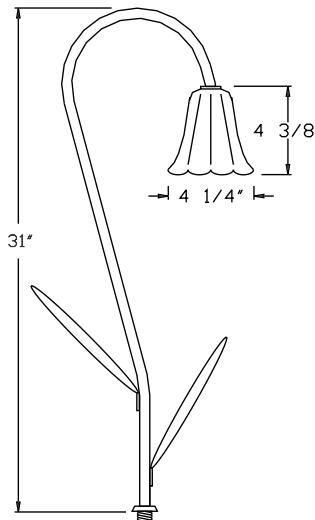

Cast Aluminum

Shown in Black

LED S220

- Cast Aluminum
- 12 Volts
- Bayonet 18W Lamp Included (26W Max.)
- GS-10 Super Spike
- CO-3 Connector

Powder Coated Finishes:

Shown in Black

LED S221

- Cast Aluminum
- 12 Volts
- Bayonet 18W Lamp Included (26W Max.)
- GS-10 Super Spike
- CO-3 Connector

Powder Coated Finishes:

Shown in Black

LED S222

- Cast Aluminum
- 12 Volts
- Bayonet 18W Lamp Included (26W Max.)
- GS-10 Super Spike
- CO-3 Connector

Powder Coated Finishes: