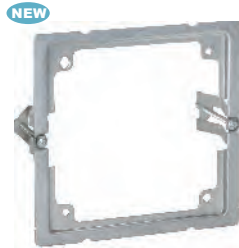

Cat. No.	Description	Knockouts			Std. Pkg.
		Sides	Ends	Bottom	
GSB-1	Ears only	4 - 1/2"	2 - 1/2"	2 - 1/2"	50
GSB-1-NM	With NM Cable Clamps	4 - 1/2"	4 - Loom	1 - 1/2"	50
GSB-1-MC	With BX/MC Cable Clamps	4 - 1/2"	4 - Loom	1 - 1/2"	50

GSB-1

GSB-1-NM

GSB-1-MC

*While Supplies Last

UNIVERSAL CUT-IN BOX ADAPTER

PRODUCT FEATURES

- ▶ Conveniently mount any 4" square steel junction box into old work applications
- ▶ Works with 4" square boxes of any depth
- ▶ Two integrated old work steel clips with screws
- ▶ For drywall or other wall materials
- ▶ Small footprint easily concealed by life safety devices greater than 4-7/8" W X 4-3/4" H
- ▶ Available in Red powder coat finish for FA circuits

Visit our website to download a wall mounting template

Cat. No.	Description	Std. Pka.
UCIA-4S NEW	Cut-in adapter for 4" Square Boxes	20
FA-UCIA-4S NEW	Red Cut-in adapter for 4" Square Boxes	20

UCIA-4S

FA-UCIA-4S