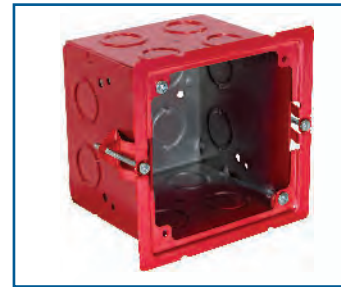

GSB-1

GSB-1-NM

GSB-1-MC

*While Supplies Last

UNIVERSAL CUT-IN BOX ADAPTER

PRODUCT FEATURES

- ▶ Conveniently mount any 4" square steel junction box into old work applications
- ▶ Works with 4" square boxes of any depth
- ▶ Two integrated old work steel clips with screws
- ▶ For drywall or other wall materials
- ▶ Small footprint easily concealed by life safety devices greater than 4-7/8" W X 4-3/4" H
- ▶ Available in Red powder coat finish for FA circuits

Turn any 4" square box into an "Old Work" box!

INSTALLATION

FIRE ALARM

Small footprint easily concealed by life safety devices

PREFABRICATION

Prepare 4" boxes with UCIA-4S in the shop

4" SQUARE STEEL BOXES WELDED