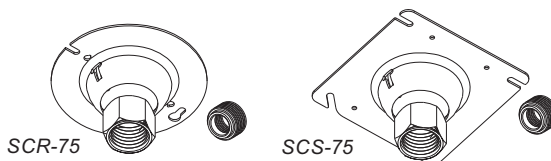

4" ROUND COVERS FLAT OR DRAWN

PRODUCT FEATURES

- ▶ For X covers, four dual-direction mounting tabs -install devices in any orientation

NOTE

- ▶ *Available in Durable Red Powder Coat Finish, see page A24

4R000S features holes for multi-directional mounting, resulting in a faster installation

For use with 4" concrete boxes (page A30)

4R000S	Flat, Open, Dual Dir. Ears 2-3/4" O.C. Universal Mounting	-	25
--------	-----------------------------------------------------------	---	----

For use with both 40 boxes (page A3~4) and 4" concrete boxes (page A30)

4R000X NEW	Flat, Open, Dual Dir. Ears 2-3/4" O.C.	-	50
4R050X NEW	Raised 1/2", Open, Dual Dir. Ears 2-3/4" O.C.	3.0	50
4R058X NEW	Raised 5/8", Open, Dual Dir. Ears 2-3/4" O.C.	4.0	50
4R075X NEW	Raised 3/4", Open, Dual Dir. Ears 2-3/4" O.C.	5.0	50
4R100X NEW	Raised 1", Open, Dual Dir. Ears 2-3/4" O.C.	6.8	25
4R125X NEW	Raised 1-1/4", Open, Dual Dir. Ears 2-3/4" O.C.	8.5	25
4R150X NEW	Raised 1-1/2", Open, Dual Dir. Ears 2-3/4" O.C.	9.7	25
4R200X NEW	Raised 2", Open, Dual Dir. Ears 2-3/4" O.C.	12.9	25
4R1000	Flat, 1-Gang Device Ring	-	50
4R1058	Raised 5/8", 1-Gang Device Ring	3.5	50

4" SWIVEL-TYPE COVER PLATES

PRODUCT FEATURES

- ▶ 20° Swivel Angle
- ▶ Complies with NEC 314.27 (A)(D) for up to 90 lbs. of fixture load (for more information see Section W)

Cat. No.	Description	Swivel Thread Size	Std. Pkg.
SCR-75	4" Round Swivel-Type Cover	3/4", 1/2" Reducing Bushing Included	25
SCS-75	4" Square Swivel-Type Cover	3/4", 1/2" Reducing Bushing Included	25