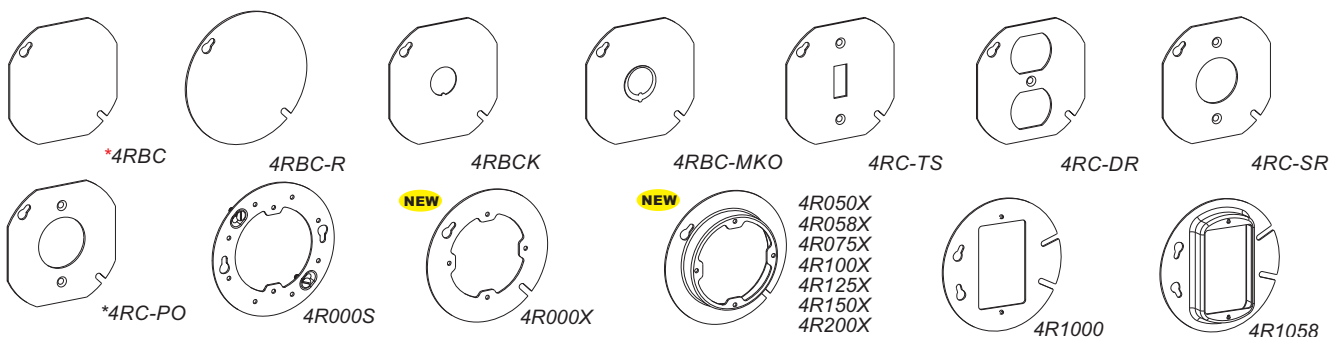

4" ROUND COVERS FLAT OR DRAWN

PRODUCT FEATURES

- ▶ For X covers, four dual-direction mounting tabs -install devices in any orientation

NOTE

- ▶ *Available in Durable Red Powder Coat Finish, see page A24

4R000S features holes for multi-directional mounting, resulting in a faster installation

Cat. No.	Description	Cu. Inch	Std. Pkg.
<i>For use with 40 boxes (page A3~4)</i>			
*4RBC	Flat, Blank (Octagonal)	-	50
4RBC-R	Flat, Blank (Round)	-	50
4RBCK	Flat, 1/2" KO (Octagonal)	-	50
4RBC-MKO	Flat, MKO (Octagonal)	-	50
4RC-TS	Flat, Toggle Switch (Octagonal)	-	50
4RC-DR	Flat, Duplex Receptacle (Octagonal)	-	50
4RC-SR	Flat, 1.4" Dia. Single Receptacle (Octagonal)	-	50
*4RC-PO	Flat, 1.6" Dia. Power Outlet (Octagonal)	-	50

For use with 4" concrete boxes (page A30)

4R000S	Flat, Open, Dual Dir. Ears 2-3/4" O.C. Universal Mounting	-	25
--------	-----------------------------------------------------------	---	----

For use with both 40 boxes (page A3~4) and 4" concrete boxes (page A30)

4R000X NEW	Flat, Open, Dual Dir. Ears 2-3/4" O.C.	-	50
4R050X NEW	Raised 1/2", Open, Dual Dir. Ears 2-3/4" O.C.	3.0	50
4R058X NEW	Raised 5/8", Open, Dual Dir. Ears 2-3/4" O.C.	4.0	50
4R075X NEW	Raised 3/4", Open, Dual Dir. Ears 2-3/4" O.C.	5.0	50
4R100X NEW	Raised 1", Open, Dual Dir. Ears 2-3/4" O.C.	6.8	25
4R125X NEW	Raised 1-1/4", Open, Dual Dir. Ears 2-3/4" O.C.	8.5	25
4R150X NEW	Raised 1-1/2", Open, Dual Dir. Ears 2-3/4" O.C.	9.7	25
4R200X NEW	Raised 2", Open, Dual Dir. Ears 2-3/4" O.C.	12.9	25
4R1000	Flat, 1-Gang Device Ring	-	50
4R1058	Raised 5/8", 1-Gang Device Ring	3.5	50