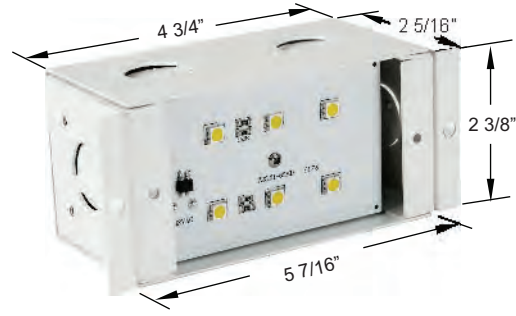

B601C-NB
Natural Brass

B601C-BR
Bronze

Order housing & coverplate separately

B60H HOUSING

- ▶ 12 Volts
- ▶ Suitable for installation in poured concrete
- ▶ Powder Coated Galvanized Steel
- ▶ Bayonet 18W Lamp Included (26W Max.)
- ▶ Use with B600C or B601C Coverplates
- ▶ Easily Accessible Wiring with 1/2" KO
- ▶ Adjustable Mounting Flanges

B60H-LED HOUSING

- ▶ 12V
- ▶ UL Listed for Damp Location
- ▶ Suitable for installation in poured concrete
- ▶ Powder Coated Galvanized Steel
- ▶ 1.5W Input Power
- ▶ Color Temp: 4700K
- ▶ Use with B600C or B601C Coverplates
- ▶ Easily Accessible Wiring with 1/2" KO
- ▶ Adjustable Mounting Flanges