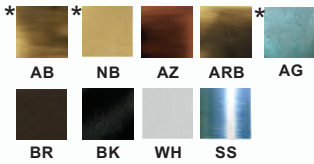

I20 | 12V Step Lights

B60 Series

COVER PLATES

- ▶ Solid Brass (AB, NB, AZ, ARB, AG)
- ▶ Powder Coated Galvanized Steel (BR, BK, WH)
- ▶ Stainless Steel (SS)
- ▶ Silicone Gasket

B600C-AB
Shown Installed
Antique Brass

B601C-AZ
Shown Installed
Antique Bronze

B600C FINISHES

B600C-AG
Aged Green

B600C-ARB
Architectural
Bronze

B600C-SS
Stainless Steel

B600C-WH
White

B601C FINISHES

B601C-BK
Black