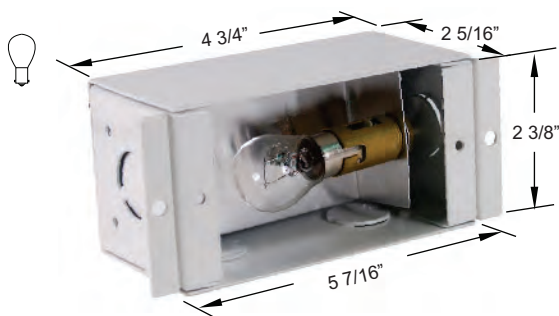

I20 | 12V Step Lights

B60 Series

COVER PLATES

- ▶ Solid Brass (AB, NB, AZ, ARB, AG)
- ▶ Powder Coated Galvanized Steel (BR, BK, WH)
- ▶ Stainless Steel (SS)
- ▶ Silicone Gasket

B600C-AB
Shown Installed
Antique Brass

B601C-NB
Natural Brass

B601C-BR
Bronze

Order housing & coverplate separately

B60H HOUSING

- ▶ 12 Volts
- ▶ Suitable for installation in poured concrete
- ▶ Powder Coated Galvanized Steel
- ▶ Bayonet 18W Lamp Included (26W Max.)
- ▶ Use with B600C or B601C Coverplates
- ▶ Easily Accessible Wiring with 1/2" KO
- ▶ Adjustable Mounting Flanges

B60H-LED HOUSING

- ▶ 12V
- ▶ UL Listed for Damp Location
- ▶ Suitable for installation in poured concrete
- ▶ Powder Coated Galvanized Steel
- ▶ 1.5W Input Power
- ▶ Color Temp: 4700K
- ▶ Use with B600C or B601C Coverplates
- ▶ Easily Accessible Wiring with 1/2" KO
- ▶ Adjustable Mounting Flanges