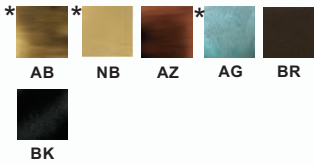

I20 | 12V Step Lights

B60 Series

COVER PLATES

- ▶ Solid Brass (AB, NB, AZ, ARB, AG)
- ▶ Powder Coated Galvanized Steel (BR, BK, WH)
- ▶ Stainless Steel (SS)
- ▶ Silicone Gasket

B600C-AB
Shown Installed
Antique Brass

B601C-AZ
Shown Installed
Antique Bronze

B600C FINISHES

B600C-AG
Aged Green

B600C-ARB
Architectural
Bronze

B600C-SS
Stainless Steel

B600C-WH
White

B601C FINISHES

B601C-BK
Black