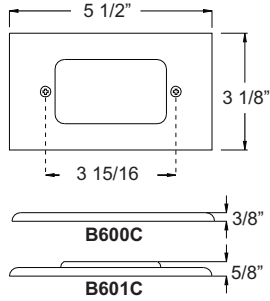

I20 | 12V Step Lights

B60 Series

COVER PLATES

- ▶ Solid Brass (AB, NB, AZ, ARB, AG)
- ▶ Powder Coated Galvanized Steel (BR, BK, WH)
- ▶ Stainless Steel (SS)
- ▶ Silicone Gasket

B600C-AB
Shown Installed
Antique Brass