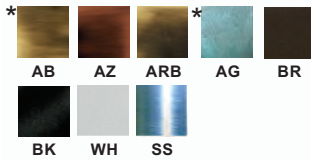

### COVER PLATES

- ▶ Solid Brass (AB, NB, AZ, ARB, AG)
- ▶ Powder Coated Galvanized Steel (BR, BK, WH)
- ▶ Stainless Steel (SS)
- ▶ Silicone Gasket

**B700C-SS**  
Shown Installed  
Stainless Steel

**B701C-ARB**  
Shown Installed  
Architectural  
Bronze

### B700C FINISHES

**B700C-WH**  
White

**B700C-BR**  
Bronze

**B700C-BK**  
Black

### B701C FINISHES

**B701C-AZ**  
Antique Bronze

**B701C-AB**  
Antique Brass

**B701C-AG**  
Aged Green

**B701C-NB**  
Natural Brass

**Order housing & coverplate separately**