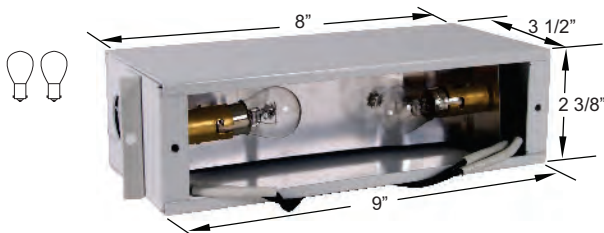

### B70H HOUSING

- ▶ 12V
- ▶ Suitable for installation in poured concrete
- ▶ Powder Coated Galvanized Steel
- ▶ Bayonet 2 X 18W (36W)
- ▶ Lamp Included (52W Total Max.)
- ▶ Use with B700C or B701C Coverplates
- ▶ Easily Accessible Wiring with 1/2" KO
- ▶ Adjustable Mounting Flanges