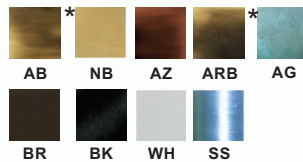

### COVER PLATES

- ▶ Solid Brass (AB, NB, AZ, ARB, AG)
- ▶ Powder Coated Galvanized Steel (BR, BK, WH)
- ▶ Stainless Steel (SS)
- ▶ Silicone Gasket

**B700C-SS**  
Shown Installed  
Stainless Steel

**B701C-ARB**  
Shown Installed  
Architectural  
Bronze

### B700C FINISHES

**B700C-WH**  
White

**B700C-BR**  
Bronze

**B700C-BK**  
Black

### B701C FINISHES

**B701C-AZ**  
Antique Bronze

**B701C-AB**  
Antique Brass

**B701C-AG**  
Aged Green

**B701C-NB**  
Natural Brass

**Order housing & coverplate separately**