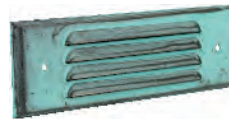

### COVER PLATES

- ▶ Solid Brass (AB, NB, AZ, ARB, AG)
- ▶ Powder Coated Galvanized Steel (BR, BK, WH)
- ▶ Stainless Steel (SS)
- ▶ Silicone Gasket

**B700C-SS**  
Shown Installed  
Stainless Steel

**B701C-ARB**  
Shown Installed  
Architectural  
Bronze

### B700C FINISHES

**B700C-WH**  
White

**B700C-BR**  
Bronze

**B700C-BK**  
Black

### B701C FINISHES

**B701C-AZ**  
Antique Bronze

**B701C-AB**  
Antique Brass

**B701C-AG**  
Aged Green

**B701C-NB**  
Natural Brass

**Order housing & coverplate separately**

### B70H HOUSING

- ▶ 12V
- ▶ Suitable for installation in poured concrete
- ▶ Powder Coated Galvanized Steel
- ▶ Bayonet 2 X 18W (36W)
- ▶ Lamp Included (52W Total Max.)
- ▶ Use with B700C or B701C Coverplates
- ▶ Easily Accessible Wiring with 1/2" KO
- ▶ Adjustable Mounting Flanges