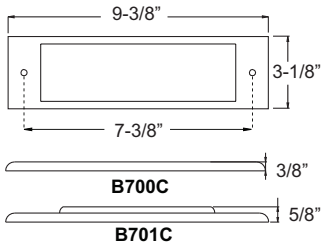

### COVER PLATES

- ▶ Solid Brass (AB, NB, AZ, ARB, AG)
- ▶ Powder Coated Galvanized Steel (BR, BK, WH)
- ▶ Stainless Steel (SS)
- ▶ Silicone Gasket

**B700C-SS**  
Shown Installed  
Stainless Steel

**B701C-ARB**  
Shown Installed  
Architectural  
Bronze