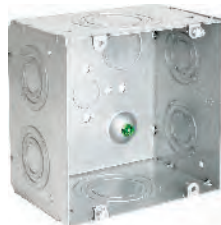

P27 | Large Capacity Boxes

TRUE 5" SQUARE BOXES

WELDED
3-1/4" DEEP
71.8 Cu. In.
WITH RAISED GROUND EMBOSES

PRODUCT FEATURES

- ▶ More than double capacity compared to 4" square boxes
- ▶ Extra space easily meets minimum bend radius for easier installations
- ▶ Increased space reduces short circuits and ground faults due to space and cable stress
- ▶ Supports all current copper CAT and fiber optic cables as well as predicted increases
- ▶ Use T5R or any Orbit 5" Sq. Box Mounting brackets to use 4" rings on 5" boxes

Cat. No.	Description	Sides	Bottom	Std. Pka.
T5B-200	True 5" Square Box	2 - 1" to 2" CKOs 4 - 1/2" to 1-1/4" CKOs	1 - 1/2" & 3/4" MKOs 1 - 3/4" & 1" MKOs 1 - 1/2" KO & Two Ground Screws On Bottom	10
T5B-50/200	True 5" Square Box, 1/2" KO & 2" MKO	2 - 1" to 2" CKOs 4 - 1/2" & 3/4" CKOs 8 - 1/2" KO	1 - 1/2" & 3/4" MKOs 1 - 3/4" & 1" MKOs 1 - 1/2" KO	10

T5B-200

T5B-200
5" x 5" x 3-1/4"

T5B-50/200

T5B-50/200
5" x 5" x 3-1/4"

**Video Available
On Our Website!**

INSTALLATION

Brackets allow for 4" ring compatibility!

Stud Mount with UMA-LVBS

Mount 4" Rings on 5" Boxes with UMA-LVBS

Adjustable between Stud with SSB-T5

Snap UMA-LVBS onto SSB-T5 (pg. P1) to position the box exactly where you want

Fixed between Stud with FB-4

Compatible with Orbit's Flat Bracket Family (pg. P13) and Fixed Mounting Brackets (pg. P15)