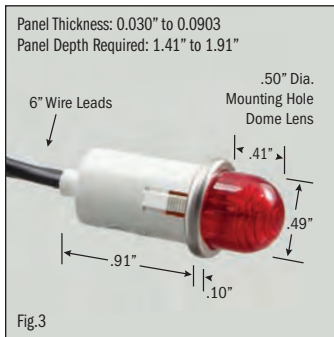

INDICATOR LIGHTS • Incandescent, Neon & LED

.500" MOUNTING HOLE DIAMETER						CATALOG NUMBER	FIG. NO.
LENSE TYPE	TERMINATION	LENS COLOR*	LAMP VOLTAGE	LAMP TYPE	BEZEL COLOR		
Hooded	6" Wire	Clear	14 VAC/DC	Incandescent	Black	SL53614-4-BG	1
Hooded	6" Wire	Clear	125 VAC	Neon	Black	SL53614-6-BG	1
Dome	6" Wire	Green	125 VAC	Neon	Stainless	SL53813-6-BG	2
Dome	6" Wire	Red	14 VAC/DC	Incandescent	Stainless	SL53815-4-BG	3
Dome	6" Wire	Red	28 VAC/DC	Incandescent	Stainless	SL53815-5-BG	3
Dome	6" Wire	Red	125 VAC	Neon	Stainless	SL53815-6-BG	3
Dome	6" Wire	Amber	28 VAC/DC	Incandescent	Stainless	SL53816-5-BG	4
Dome	6" Wire	Amber	125 VAC	Neon	Stainless	SL53816-6-BG	4
Small Dome	6" Wire	Green	12 VDC	Solid State LED	Stainless	SL53913-2-BG	5
Small Dome	6" Wire	Green	28 VDC	Solid State LED	Stainless	SL53913-3-BG	5
Small Dome	6" Wire	Green	120 VAC	Solid State LED	Stainless	SL53913-9-BG	5
Small Dome	6" Wire	Red	12 VDC	Solid State LED	Stainless	SL53915-2-BG	6
Small Dome	6" Wire	Red	28 VDC	Solid State LED	Stainless	SL53915-3-BG	6

*Blue, Green, Clear, Red and Amber lens colors have a transparent lens. White lens color has a translucent lens.

continued on page 5

All specifications and dimensions are for reference only. If specific information is needed and/or of critical nature, contact Selecta Products headquarters for specific information before ordering.