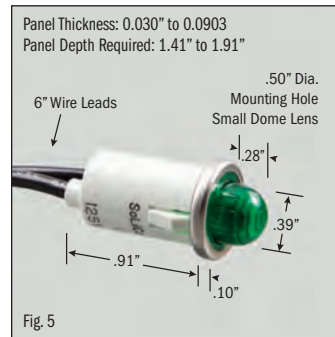

INDICATOR LIGHTS • Incandescent, Neon & LED

.500" MOUNTING HOLE DIAMETER						CATALOG NUMBER	FIG. NO.
LENSE TYPE	TERMINATION	LENS COLOR*	LAMP VOLTAGE	LAMP TYPE	BEZEL COLOR		
Hooded	6" Wire	Clear	14 VAC/DC	Incandescent	Black	SL53614-4-BG	1
Hooded	6" Wire	Clear	125 VAC	Neon	Black	SL53614-6-BG	1
Dome	6" Wire	Green	125 VAC	Neon	Stainless	SL53813-6-BG	2
Dome	6" Wire	Red	14 VAC/DC	Incandescent	Stainless	SL53815-4-BG	3
Dome	6" Wire	Red	28 VAC/DC	Incandescent	Stainless	SL53815-5-BG	3
Dome	6" Wire	Red	125 VAC	Neon	Stainless	SL53815-6-BG	3
Dome	6" Wire	Amber	28 VAC/DC	Incandescent	Stainless	SL53816-5-BG	4
Dome	6" Wire	Amber	125 VAC	Neon	Stainless	SL53816-6-BG	4
Small Dome	6" Wire	Green	12 VDC	Solid State LED	Stainless	SL53913-2-BG	5
Small Dome	6" Wire	Green	28 VDC	Solid State LED	Stainless	SL53913-3-BG	5
Small Dome	6" Wire	Green	120 VAC	Solid State LED	Stainless	SL53913-9-BG	5
Small Dome	6" Wire	Red	12 VDC	Solid State LED	Stainless	SL53915-2-BG	6
Small Dome	6" Wire	Red	28 VDC	Solid State LED	Stainless	SL53915-3-BG	6

*Blue, Green, Clear, Red and Amber lens colors have a transparent lens. White lens color has a translucent lens.

continued on page 5

All specifications and dimensions are for reference only. If specific information is needed and/or of critical nature, contact Selecta Products headquarters for specific information before ordering.