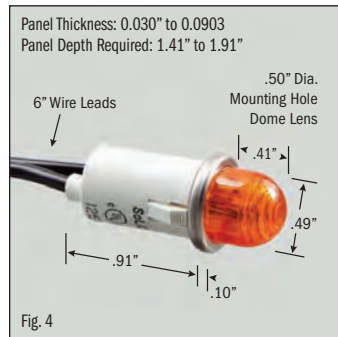

INDICATOR LIGHTS • Incandescent, Neon & LED

.500" MOUNTING HOLE DIAMETER						CATALOG NUMBER	FIG. NO.
LENSE TYPE	TERMINATION	LENS COLOR*	LAMP VOLTAGE	LAMP TYPE	BEZEL COLOR		
Hooded	6" Wire	Clear	14 VAC/DC	Incandescent	Black	SL53614-4-BG	1
Hooded	6" Wire	Clear	125 VAC	Neon	Black	SL53614-6-BG	1
Dome	6" Wire	Green	125 VAC	Neon	Stainless	SL53813-6-BG	2
Dome	6" Wire	Red	14 VAC/DC	Incandescent	Stainless	SL53815-4-BG	3
Dome	6" Wire	Red	28 VAC/DC	Incandescent	Stainless	SL53815-5-BG	3
Dome	6" Wire	Red	125 VAC	Neon	Stainless	SL53815-6-BG	3
Dome	6" Wire	Amber	28 VAC/DC	Incandescent	Stainless	SL53816-5-BG	4
Dome	6" Wire	Amber	125 VAC	Neon	Stainless	SL53816-6-BG	4
Small Dome	6" Wire	Green	12 VDC	Solid State LED	Stainless	SL53913-2-BG	5
Small Dome	6" Wire	Green	28 VDC	Solid State LED	Stainless	SL53913-3-BG	5
Small Dome	6" Wire	Green	120 VAC	Solid State LED	Stainless	SL53913-9-BG	5
Small Dome	6" Wire	Red	12 VDC	Solid State LED	Stainless	SL53915-2-BG	6
Small Dome	6" Wire	Red	28 VDC	Solid State LED	Stainless	SL53915-3-BG	6

*Blue, Green, Clear, Red and Amber lens colors have a transparent lens. White lens color has a translucent lens.

continued on page 5

All specifications and dimensions are for reference only. If specific information is needed and/or of critical nature, contact Selecta Products headquarters for specific information before ordering.