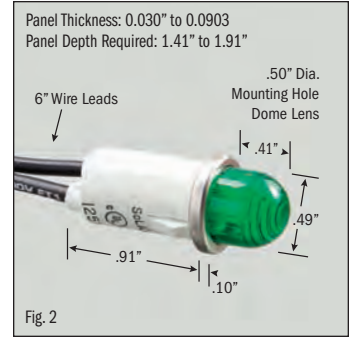

INDICATOR LIGHTS • Incandescent, Neon & LED

.500" MOUNTING HOLE DIAMETER						CATALOG NUMBER	FIG. NO.
LENSE TYPE	TERMINATION	LENS COLOR*	LAMP VOLTAGE	LAMP TYPE	BEZEL COLOR		
Hooded	6" Wire	Clear	14 VAC/DC	Incandescent	Black	SL53614-4-BG	1
Hooded	6" Wire	Clear	125 VAC	Neon	Black	SL53614-6-BG	1
Dome	6" Wire	Green	125 VAC	Neon	Stainless	SL53813-6-BG	2
Dome	6" Wire	Red	14 VAC/DC	Incandescent	Stainless	SL53815-4-BG	3
Dome	6" Wire	Red	28 VAC/DC	Incandescent	Stainless	SL53815-5-BG	3
Dome	6" Wire	Red	125 VAC	Neon	Stainless	SL53815-6-BG	3
Dome	6" Wire	Amber	28 VAC/DC	Incandescent	Stainless	SL53816-5-BG	4
Dome	6" Wire	Amber	125 VAC	Neon	Stainless	SL53816-6-BG	4
Small Dome	6" Wire	Green	12 VDC	Solid State LED	Stainless	SL53913-2-BG	5
Small Dome	6" Wire	Green	28 VDC	Solid State LED	Stainless	SL53913-3-BG	5
Small Dome	6" Wire	Green	120 VAC	Solid State LED	Stainless	SL53913-9-BG	5
Small Dome	6" Wire	Red	12 VDC	Solid State LED	Stainless	SL53915-2-BG	6
Small Dome	6" Wire	Red	28 VDC	Solid State LED	Stainless	SL53915-3-BG	6

*Blue, Green, Clear, Red and Amber lens colors have a transparent lens. White lens color has a translucent lens.

continued on page 5

All specifications and dimensions are for reference only. If specific information is needed and/or of critical nature, contact Selecta Products headquarters for specific information before ordering.