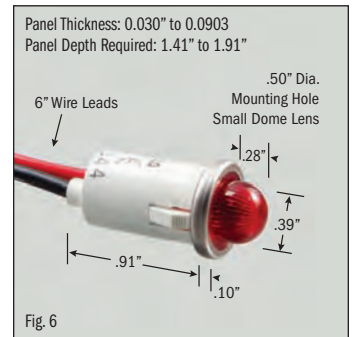

INDICATOR LIGHTS • Incandescent, Neon & LED

.500" MOUNTING HOLE DIAMETER						CATALOG NUMBER	FIG. NO.
LENSE TYPE	TERMINATION	LENS COLOR*	LAMP VOLTAGE	LAMP TYPE	BEZEL COLOR		
Hooded	6" Wire	Clear	14 VAC/DC	Incandescent	Black	SL53614-4-BG	1
Hooded	6" Wire	Clear	125 VAC	Neon	Black	SL53614-6-BG	1
Dome	6" Wire	Green	125 VAC	Neon	Stainless	SL53813-6-BG	2
Dome	6" Wire	Red	14 VAC/DC	Incandescent	Stainless	SL53815-4-BG	3
Dome	6" Wire	Red	28 VAC/DC	Incandescent	Stainless	SL53815-5-BG	3
Dome	6" Wire	Red	125 VAC	Neon	Stainless	SL53815-6-BG	3
Dome	6" Wire	Amber	28 VAC/DC	Incandescent	Stainless	SL53816-5-BG	4
Dome	6" Wire	Amber	125 VAC	Neon	Stainless	SL53816-6-BG	4
Small Dome	6" Wire	Green	12 VDC	Solid State LED	Stainless	SL53913-2-BG	5
Small Dome	6" Wire	Green	28 VDC	Solid State LED	Stainless	SL53913-3-BG	5
Small Dome	6" Wire	Green	120 VAC	Solid State LED	Stainless	SL53913-9-BG	5
Small Dome	6" Wire	Red	12 VDC	Solid State LED	Stainless	SL53915-2-BG	6
Small Dome	6" Wire	Red	28 VDC	Solid State LED	Stainless	SL53915-3-BG	6

*Blue, Green, Clear, Red and Amber lens colors have a transparent lens. White lens color has a translucent lens.

continued on page 5

All specifications and dimensions are for reference only. If specific information is needed and/or of critical nature, contact Selecta Products headquarters for specific information before ordering.