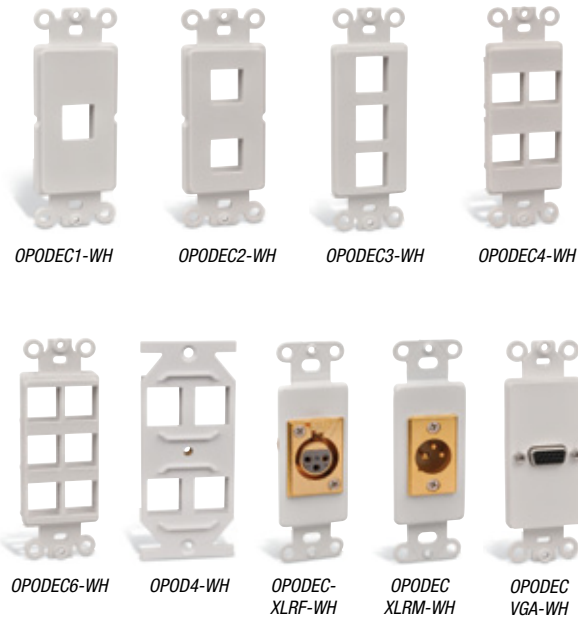

Recessed Service Floor Boxes

Communication Accessories

Rectangular/Duplex Adapters

Rectangular/Duplex Adapters for Use with Standard Floor Box Device Plates

CAT. NO.	DESCRIPTION	STD. CTN.
OPODEC1-WH	Rectangular Adapters for GFCI Device Plate, 1-Port, Keystone, White	5
OPODEC2-WH	Rectangular Adapters for GFCI Device Plate, 2-Port, Keystone, White	5
OPODEC3-WH	Rectangular Adapters for GFCI Device Plate, 3-Port, Keystone, White	5
OPODEC4-WH	Rectangular Adapters for GFCI Device Plate, 4-Port, Keystone, White	5
OPODEC6-WH	Rectangular Adapters for GFCI Device Plate, 6-Port, Keystone, White	5
OPOD4-WH	Duplex Adapter, 4-Port, Keystone, White	10
OPODEC-XLRF-WH	Rectangular Adapters, Female XLR Microphone Jack, Solder Leads, White	5
OPODEC-XLRM-WH	Rectangular Adapters, Male XLR Microphone Jack, Solder Leads, White	5
OPODEC-VGA-WH	Rectangular Adapters, VGA Connector, Female-to-Female, White	5

Keystone Inserts

Keystone Inserts for Data, Voice and Audio Visual Applications

CAT. NO.	DESCRIPTION	STD. CTN.
OPJDU5EL-WH	CAT5e Data Jack, Keystone, White	5
OPJU6L-WH	CAT6 Data Jack, Keystone, White	5
OPJV6CL-WH	Phone Jack, 6-Conductor, Keystone, White	5
OPA35-WH*	3.5mm Stereo Connector, Recessed, Keystone, Female-to-Female, White	5
OPARCAW*	RCA Connector — White, Recessed, Keystone, Female-to-Female	5
OPARCAR*	RCA Connector — Red, Recessed, Keystone, Female-to-Female	5
OPARCAY*	RCA Connector — Yellow, Recessed, Keystone, Female-to-Female	5
OPAFR*	F-Connector, Recessed, Keystone, 1 GHz, Female-to-Female, Red	5
OPAS-WH	S-Video Connector, 4-Pin, Recessed, Keystone, Female-to-Female, White	5
OPAHDMI-WH	HDMI Connector, Recessed, Keystone, Female-to-Female, White	5
OPAB-WH	Blank Insert, Keystone, White	25