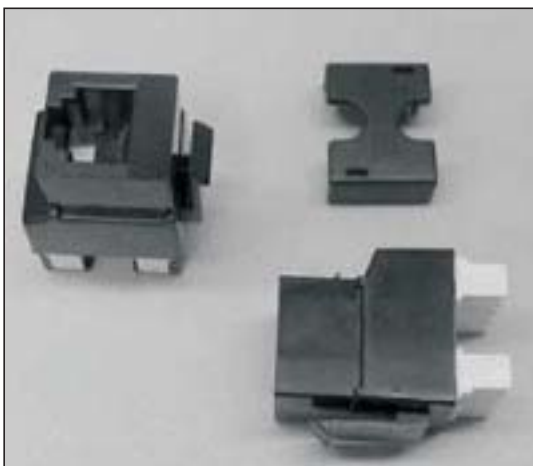

Keystone RJ11 Voice Jacks

Cat. No.	Description	Colour
OPJ6CVBK	6 Wire RJ11/RJ12 Voice Jack	Black
OPJ6CVIV	6 Wire RJ11/RJ12 Voice Jack	Ivory
OPJ6CVOW	6 Wire RJ11/RJ12 Voice Jack	Off White
OPJ6CVWH	6 Wire RJ11/RJ12 Voice Jack	White

CSA non applicable.