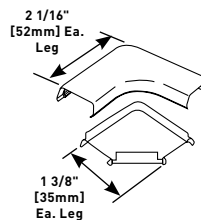

Flat Elbow

PART NUMBERS:
411 (Ivory)
411-WH (White)

For right angle turns on same surface.