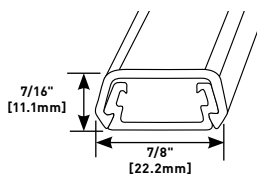

### 400 Series Raceway Wire Fill Capacities for Communications

	CABLE/WIRE SIZE	O.D. (Approx. Dia.)		40% FILL
		Inches	[mm]	
UNSHIELDED TWISTED PAIR	4-pair, 24 AWG, Cat 3	0.190	[4.8]	1
	4-pair, 24 AWG, Cat 5e	0.210	[5.3]	1
	4-pair, 24 AWG, Cat 6	0.250	[6.3]	1
	4-pair, 24 AWG, Cat 6a*	0.354	[9.0]	0
	25-pair, 24 AWG	0.410	[10.4]	0
COAXIAL	RG6/U	0.270	[6.9]	0
FIBER	ZipCord	0.118 x 0.236	[3 x 6]	1
	Round 4 Strand Fiber	0.187	[4.8]	1
	Round 6 Strand Fiber	0.256	[6.5]	1

### 400 Series Raceway Wire Fill Capacities for Power

WIRE SIZE THHN/THWN	O.D.		NO. OF CONDUCTORS
	Inches	[mm]	
14 AWG	0.111	[2.8]	5
12 AWG	0.130	[3.3]	3
10 AWG	0.164	[4.2]	0

**NOTE:** For additional information, refer to the Technical Section.

### Raceway Base and Cover

**PART NUMBERS:**  
**400BAC** (Ivory)  
**400BAC-WH** (White)

Low-profile, two-piece raceway with durable, textured PVC ivory or white finishes. Available in 5' [1.52m] lengths. Packed 100' [30.5m] per carton. Supplied with wide adhesive tape along its entire length.