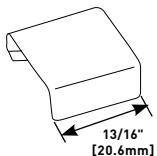

Cover Clip

PART NUMBERS:
406 (Ivory),
406-WH (White)

For covering joint where two pieces of 400BAC Series Raceway Cover come together.