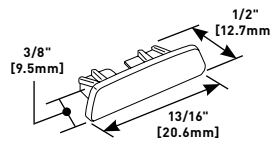

Blank End Fitting

PART NUMBERS:
410B (Ivory)
410B-WH (White)

For closing open end of 400BAC Series Raceway.