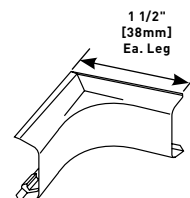

Internal Elbow

PART NUMBERS:
417 (Ivory)
417-WH (White)

For right angle turns around internal corners.