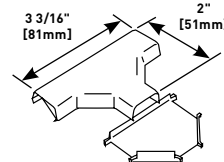

### Flat Elbow

**PART NUMBERS:**  
**411** (Ivory)  
**411-WH** (White)

For right angle turns on same surface.

### Tee

**PART NUMBERS:**  
**415** (Ivory)  
**415-WH** (White)

For branching of raceway running at right angles.